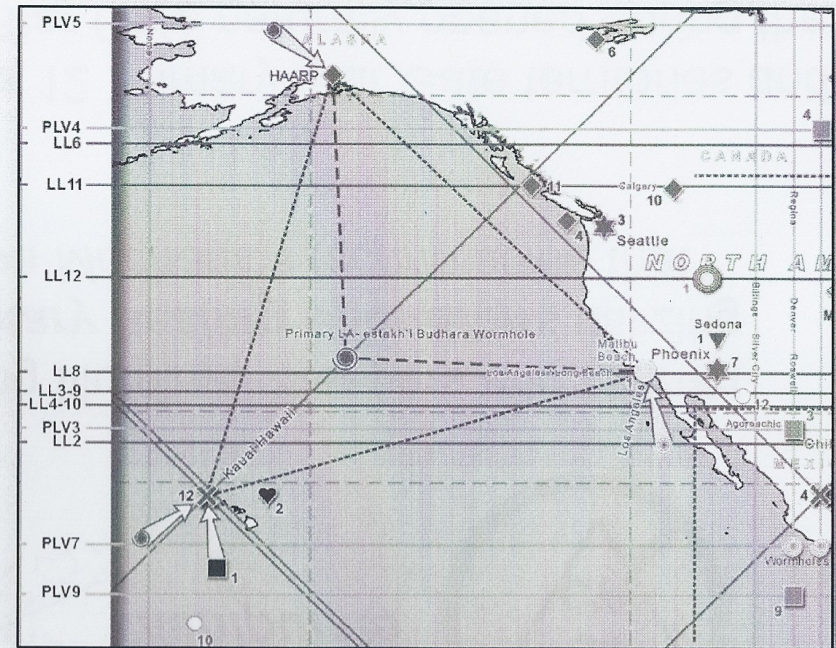

LA-estahk'I Budhara Wormhole

How: Triangulation between 3 secondary LA-estahk'I Budhara Wormholes located at **HAARP**, **Q12 Kauai, Hawaii**, **TSG1 Malibu Beach, Malibu California, USA** with the Primary LA-estahk'I Budhara Control Wormhole located in the center of the triangulation.

When: Activated May 27, 2004

Why: To link the Budhara Complex and Falcon APIN Complex that began activation August 2004, Belize, MX.

Budhara **Retro-Virus** began Nov 2003-Feb 2004 due to “Wesa-Deals” made between the UIR Wesedaks and the Budhara Shan-Tar-EL and the resultant, progressive activation of the Budhara Wormhole Complex that began in August 2006 during Belize, MX workshop.

HAARP (148.0W, 61.9N) Q12 (159.7W, 22.2N), TSG1 9118.7W, 35.2N)
Control Center