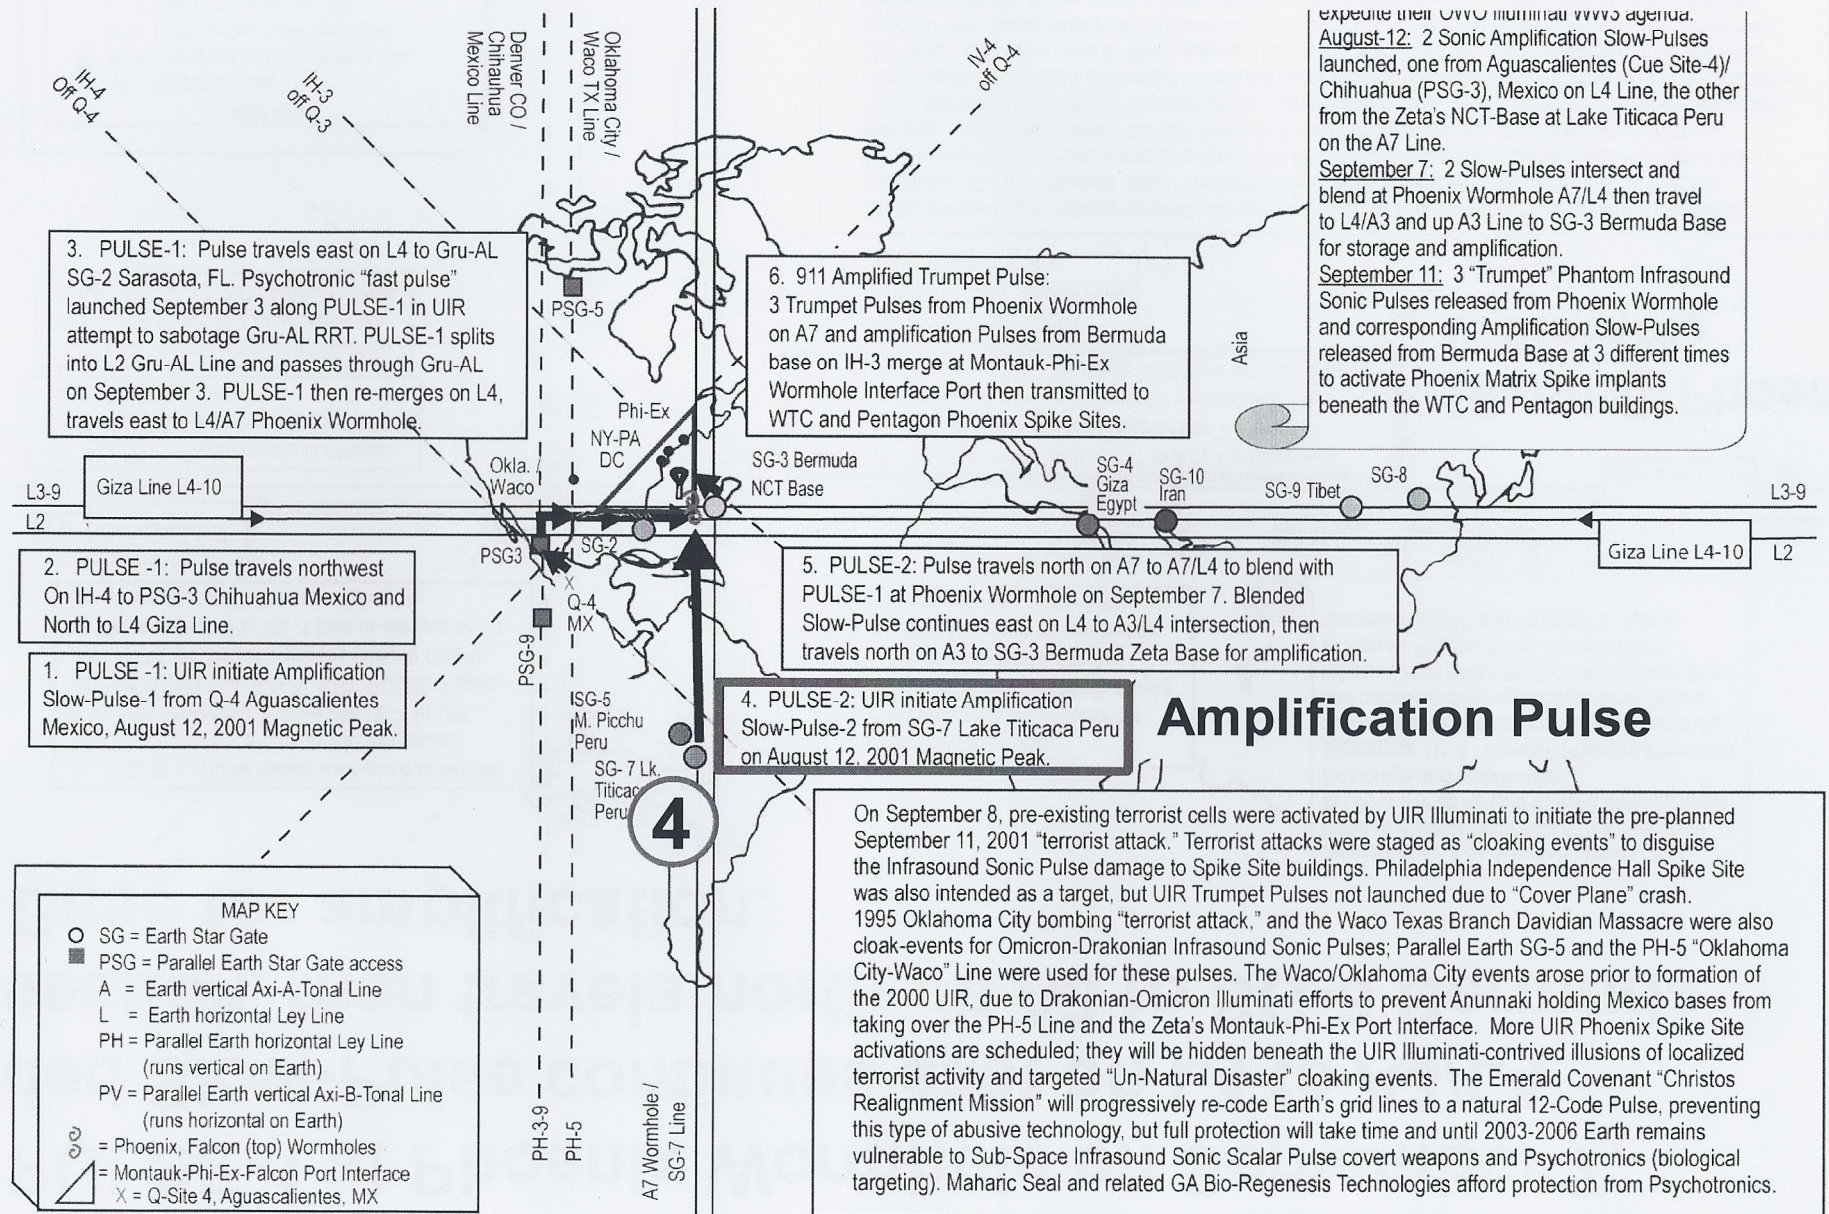

4. PULSE-2: UIR initiate Amplification Slow-Pulse-2 from SG-7 Lake Titicaca, Peru on August 12, 2001 Magnetic Peak.