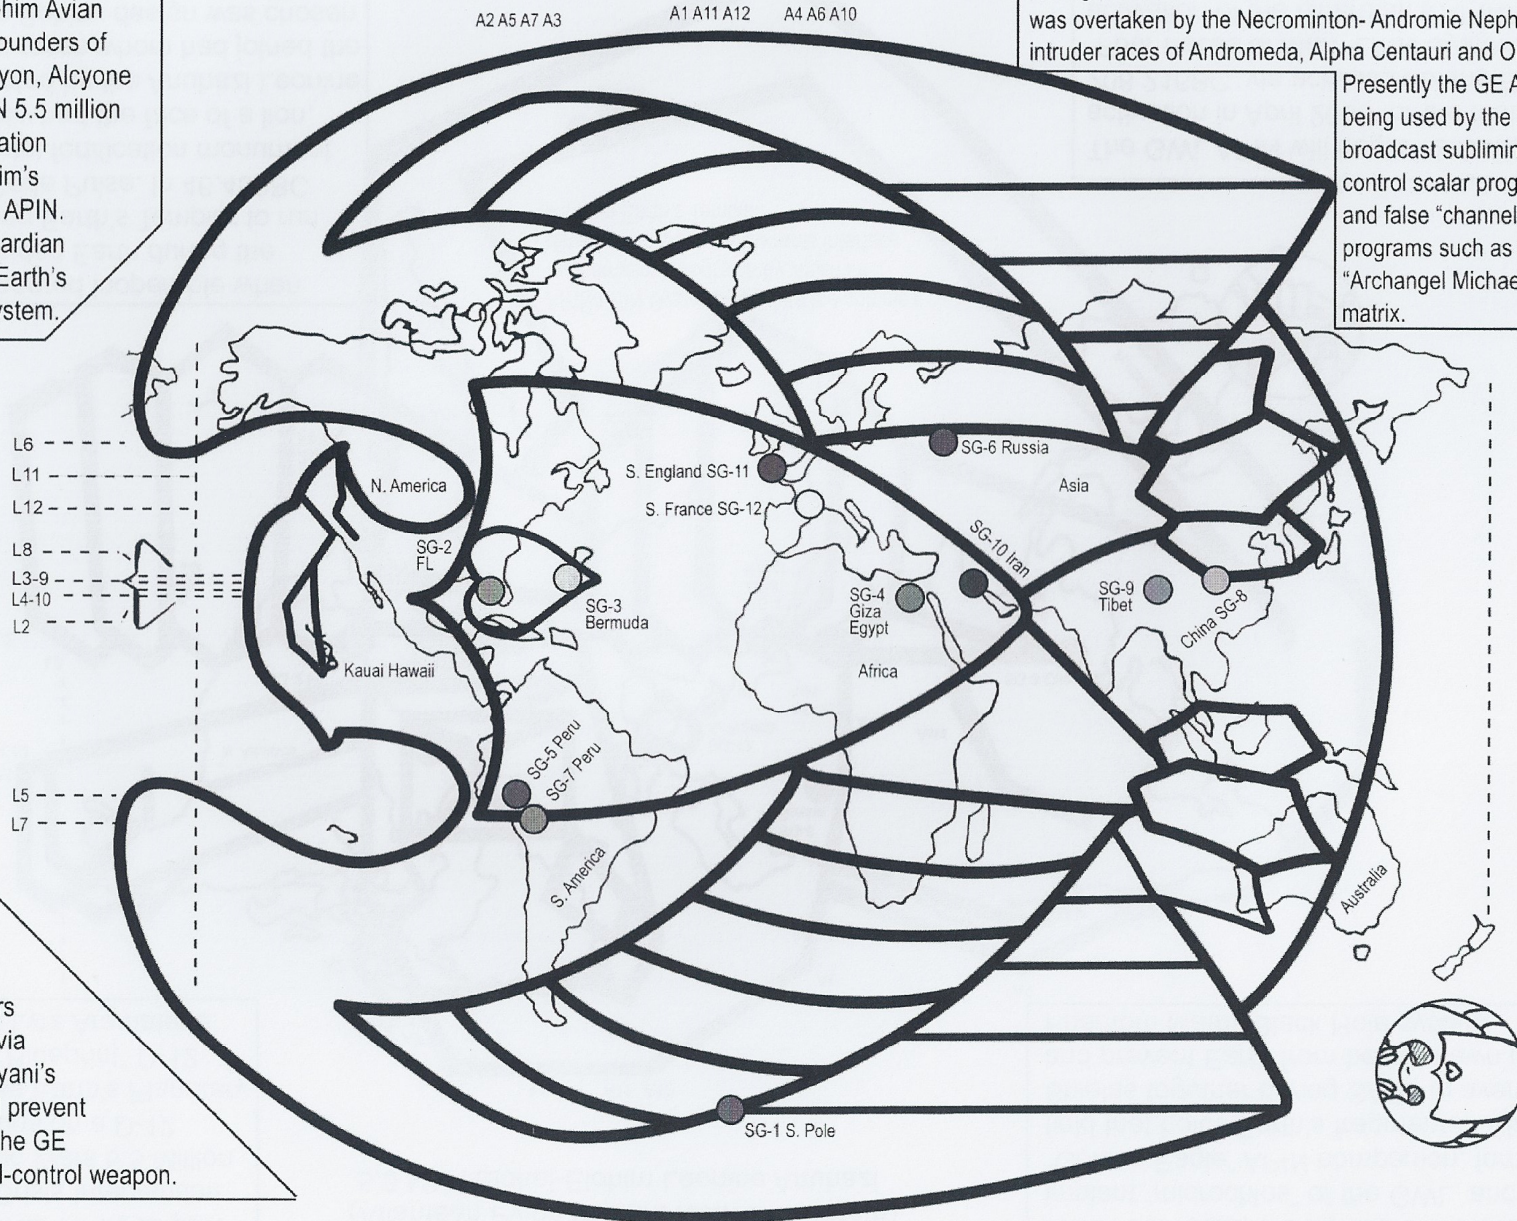

Golden Eagle APIN

Guardian Seraphei-Seraphim Avian-hominid Cerez and Serres 5.5 MYA

The Seraphei-Seraphim Avian Cerez and Serres Founders of Mintaka Orion, Procyon, Alcyone created the GE APIN 5.5 million years ago in cooperation with the Elohei-Elohim's creation of the GWL APIN. The GE APIN is "Guardian of the Horizontals"; Earth's Templar Ley Line System.

During the Lucifer Rebellion of 25,500BC the GE APIN was overtaken by the Necrominton- Andromie Nephilim intruder races of Andromeda, Alpha Centauri and Orion.

Presently the GE APIN is being used by the UIR to broadcast subliminal mind control scalar programs and false "channel contact" programs such as the "Archangel Michael" matrix.

The GE APIN will be reclaimed and activated by its GA Seraphei creators in December 2003, via activation of the Eieyani's FFM LPIN. This will prevent the UIR from using the GE as a subliminal mind-control weapon.