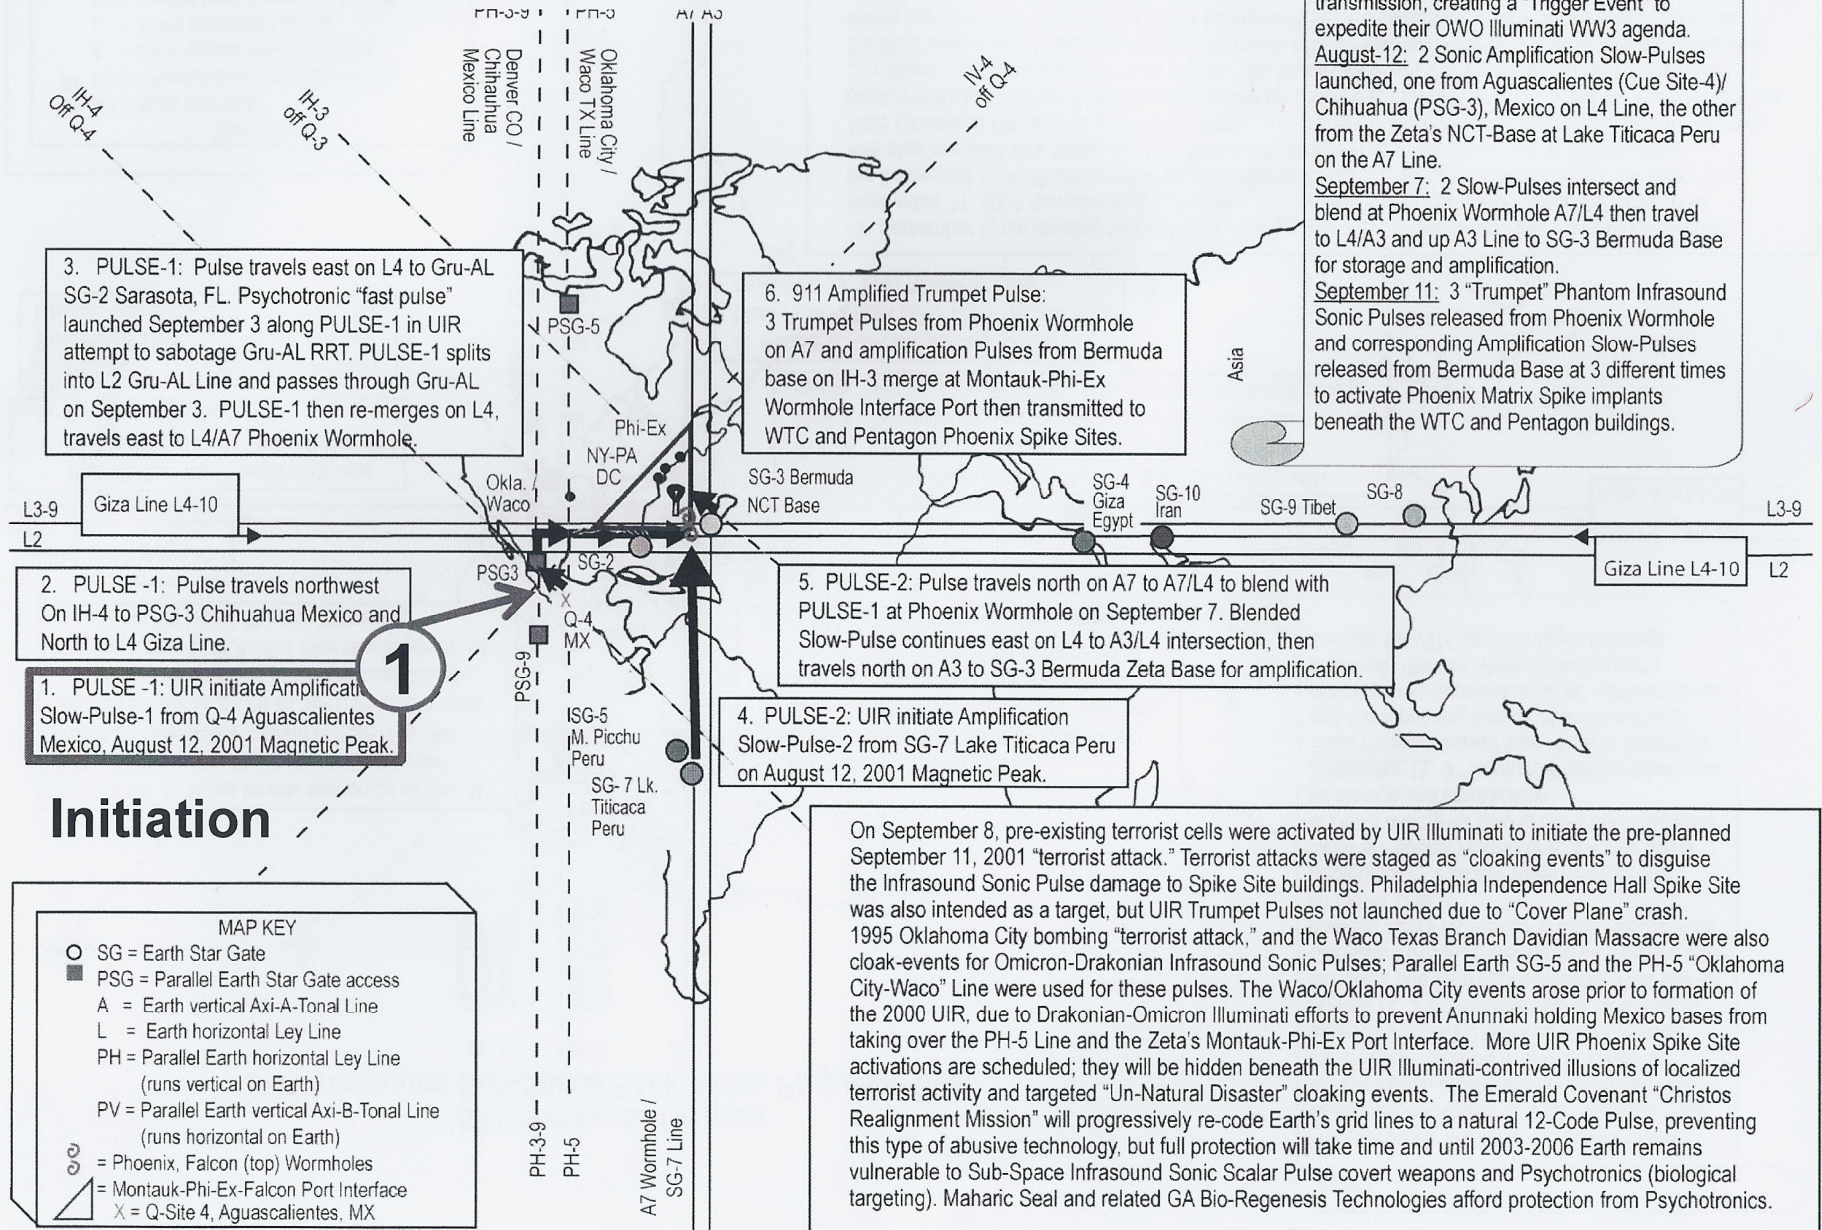

# 2. PULSE -1: Pulse travels northwest On IH-4 to PSG-3 Chihuahua, Mexico and North to L4 Giza Line.

The UIR began activation of Phoenix Matrix Spike Sites on August 12, 2001 Magnetic Peak, via Sub-Space Infrasound Sonic Scalar Pulse transmission, creating a "Trigger Event" to expedite their OWO Illuminati WW3 agenda.