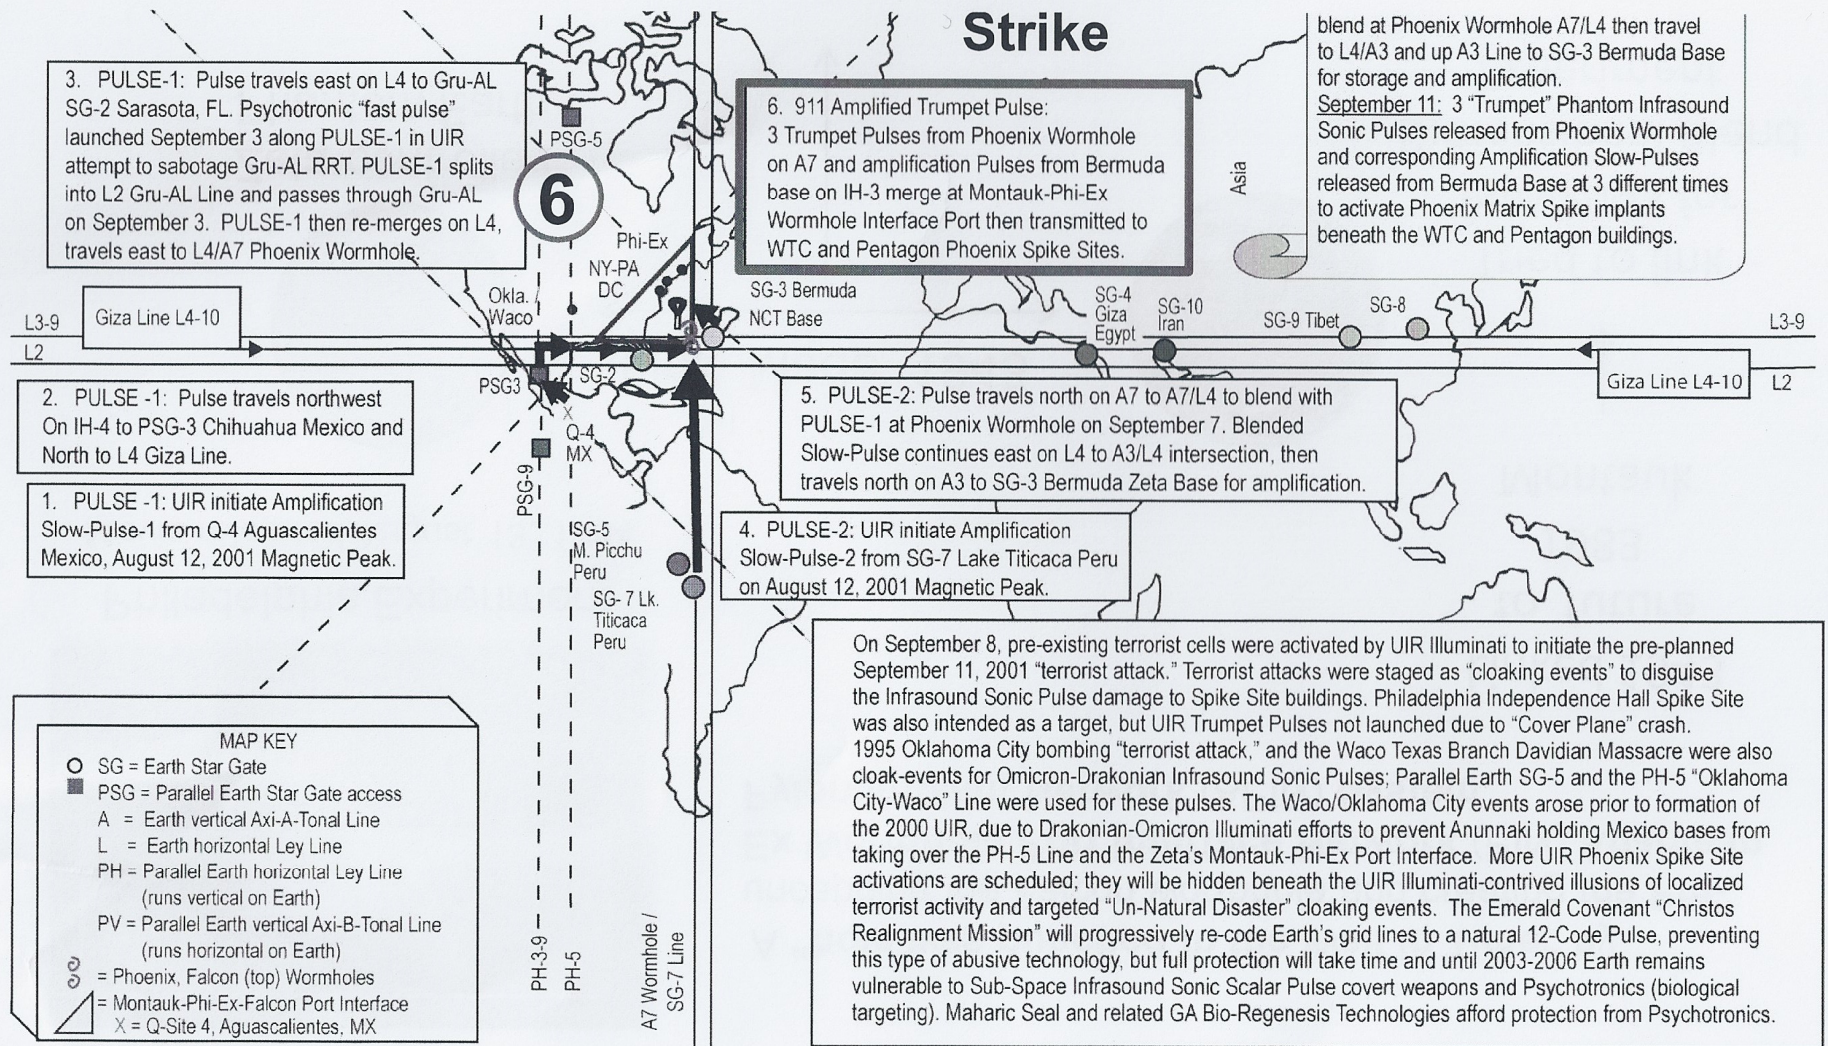

6. 911 Amplified Trumpet Pulse:

3 Trumpet Pulses from Phoenix Wormhole on A7 and amplification Pulses from Bermuda base on IH-3 merge at Montauk-Phi-Ex Wormhole Interface Port then transmitted to WTC and Pentagon Phoenix Spike Sites.