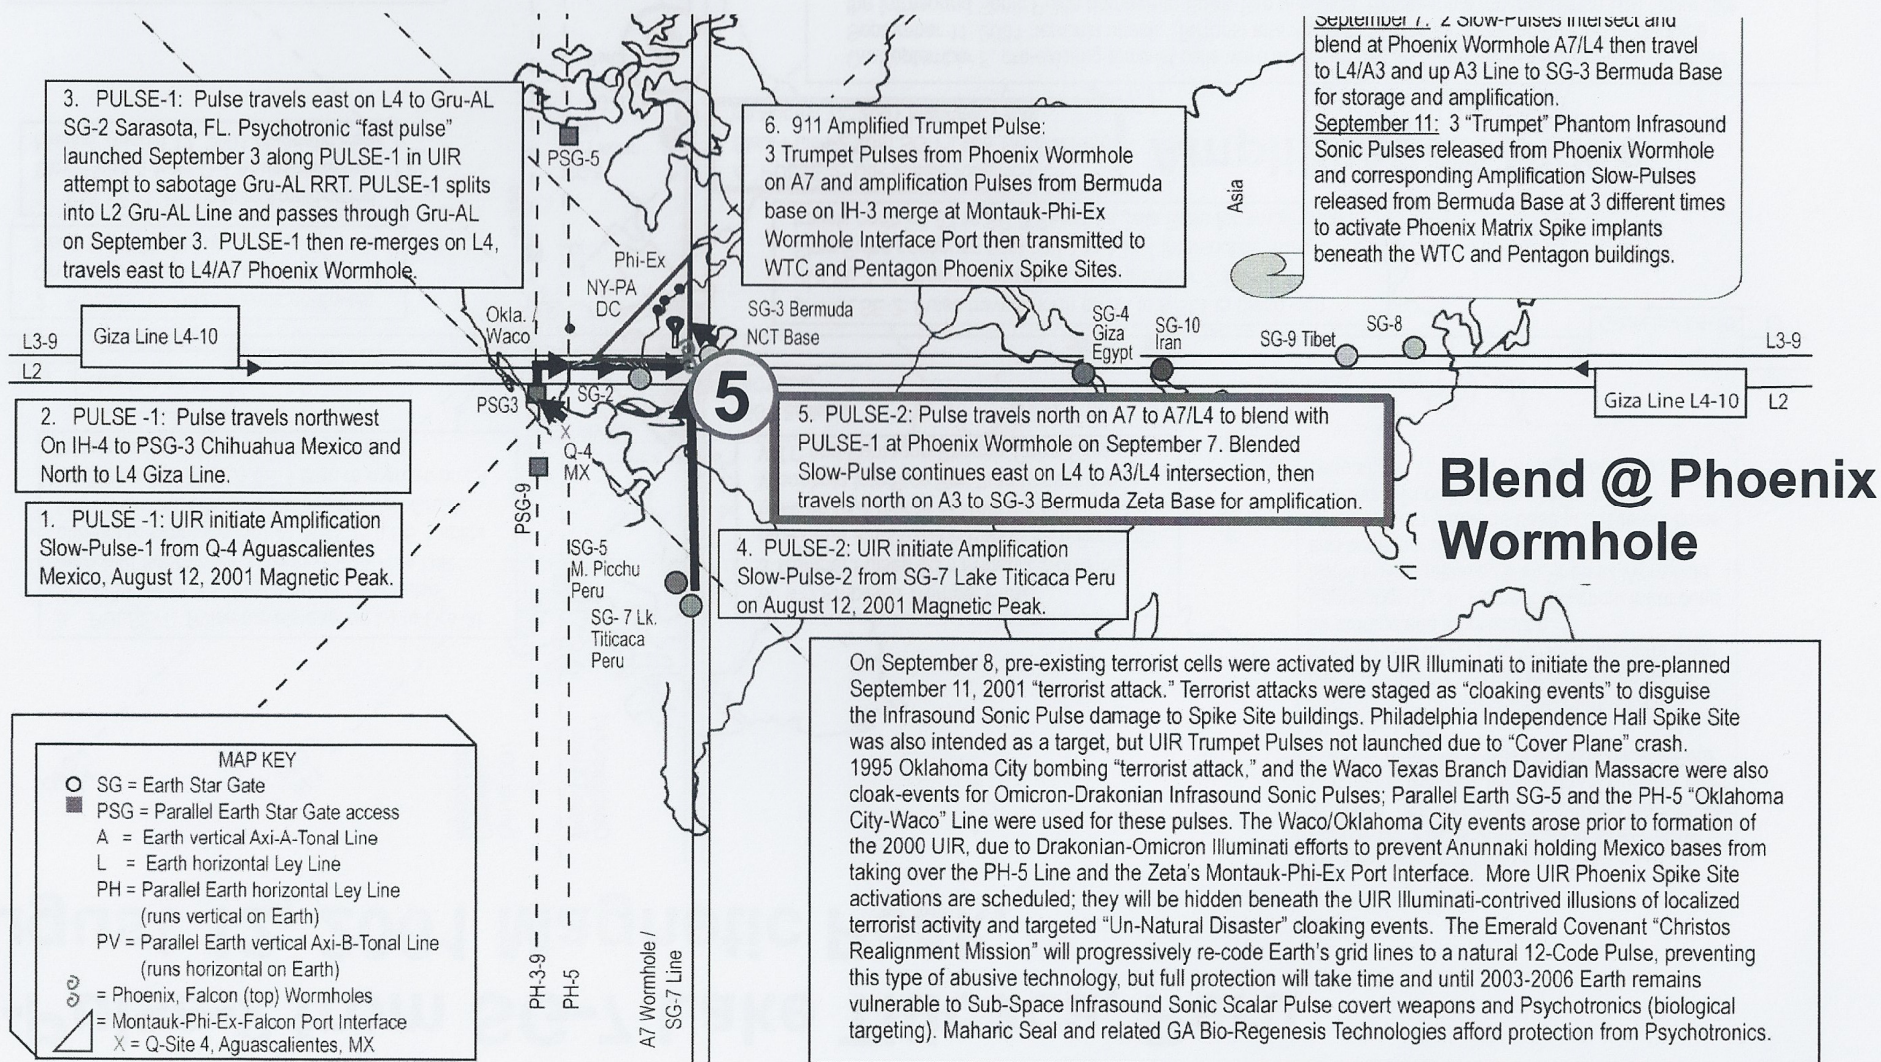

5. PULSE-2: Pulse travels north on A7 to A7/L4 to blend with PULSE-1 at Phoenix Wormhole on September 7. Blended Slow-Pulse continues east on L4 to A3/L4 intersection, then travels north on A3 to SG-3 Bermuda Zeta Base for amplification.