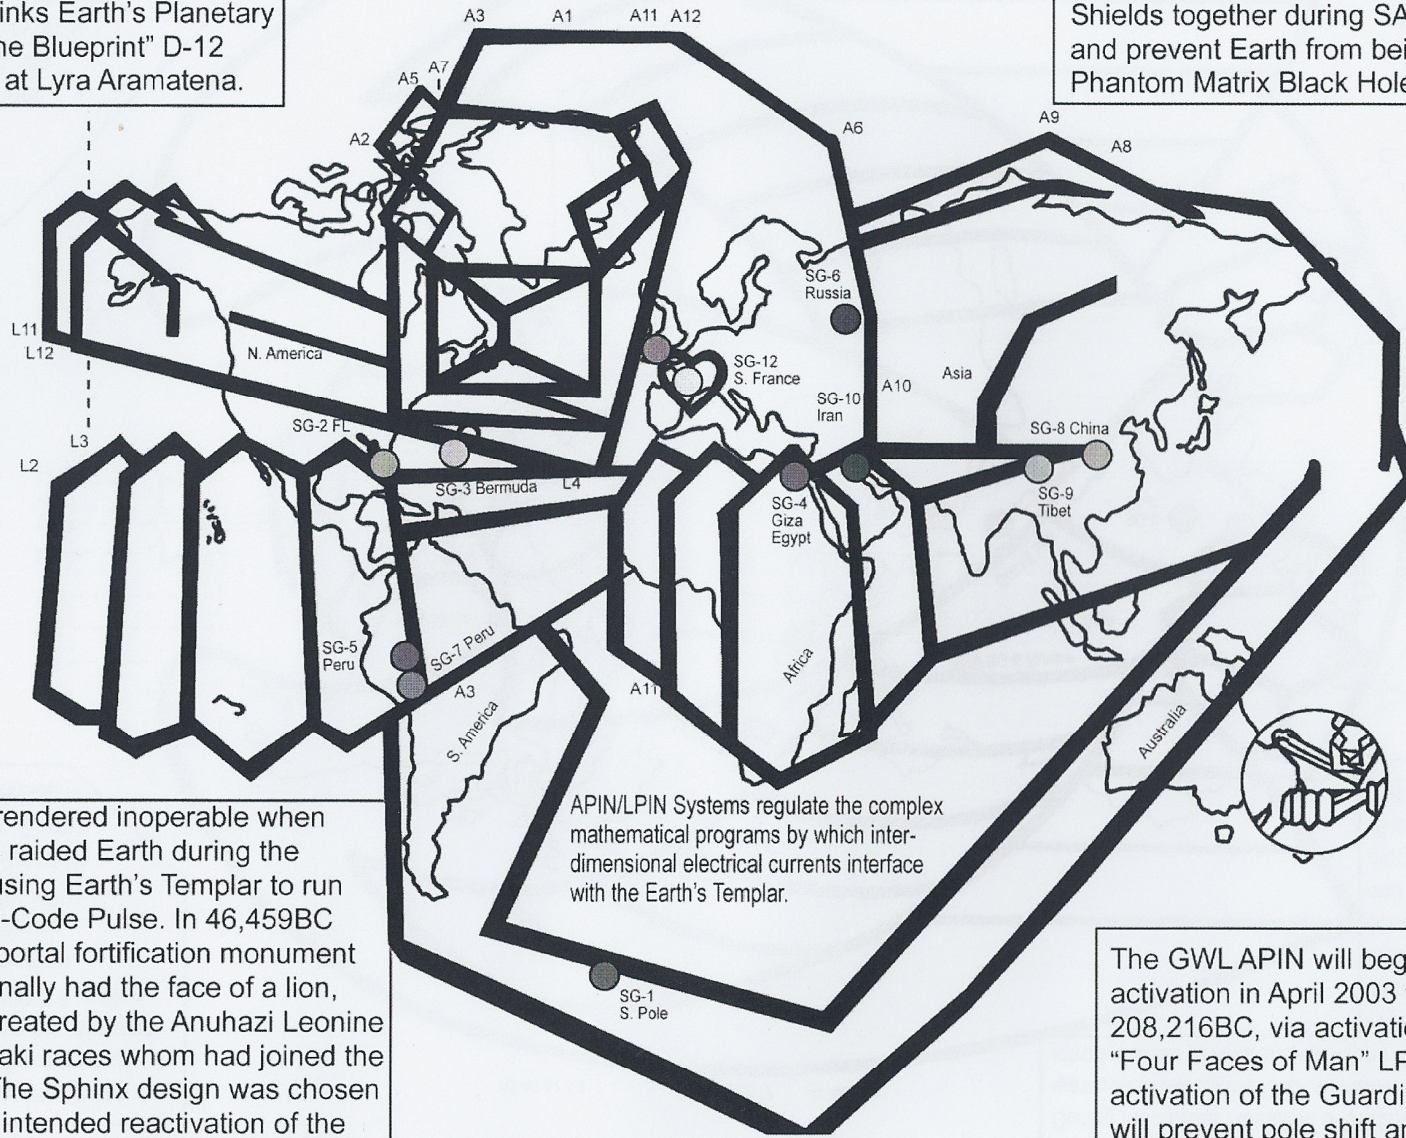

### THE HALLS OF AMENTI PLANETARY SITES

- SG = 12 Earth Star Gate Access
- AL = 12 Earth Vertical Primary Axis Total Lines
- LL = 12 Earth Horizontal Primary Ley Lines
- SCS = 15 Star Crystal Seals
- CS = 12 Ciel Sites - Inner Earth Star Gate Access
- NY = 12 Inner Earth Vertical Axis Total Lines
- 94 = 12 Inner Earth Horizontal Ley Lines
- PV = 7 Primary Vortexes
- PSG = 12 Parallel Earth Star Gates Access
- PLV = 12 Parallel Earth Vertical Axis Total Lines
- PLH = 12 Parallel Earth Horizontal Ley Lines
- RP = 13 Raouche Pylars
- PSA = Planetary Seed Atom
- AG = 12 Planetary Axis of the Clearest Star Gates
- TSG = 12 Thirty Star Gates
- THG = 4 Thirty Hub Gates
- APSA = Ant Planetary Seed Atom

© Ashayana & Azartan Deane, Eckr’s, 2001-2004 Inc. ALL RIGHTS RESERVED  
Additional Research & Rendering by Arthur Southby

The Elohei-Elohim Leonine Anuhazi Founders of Aramatena Lyra and Sirius B created the "GWL" APIN as part of their Earth Templar Crisis Intervention Mission after the Electric Wars 5.5 Million Years Ago. The GWL runs on a D-12 12-Code-Pulse and links Earth's Planetary Shields to their "Divine Blueprint" D-12 Pre-matter Template at Lyra Aramatena.

The GWL APIN was rendered inoperable when Omicron-Drakonians raided Earth during the 208,216BC SAC, causing Earth's Templar to run on an unnatural D-10-Code Pulse. In 46,459BC the original "Sphinx" portal fortification monument of Egypt, (which originally had the face of a lion, not a man), was co-created by the Anuhazi Leonine Founders and Annunaki races whom had joined the Emerald Covenant. The Sphinx design was chosen to commemorate the intended reactivation of the GWL APIN through fulfillment of Earth's "Christos Realignment Mission."