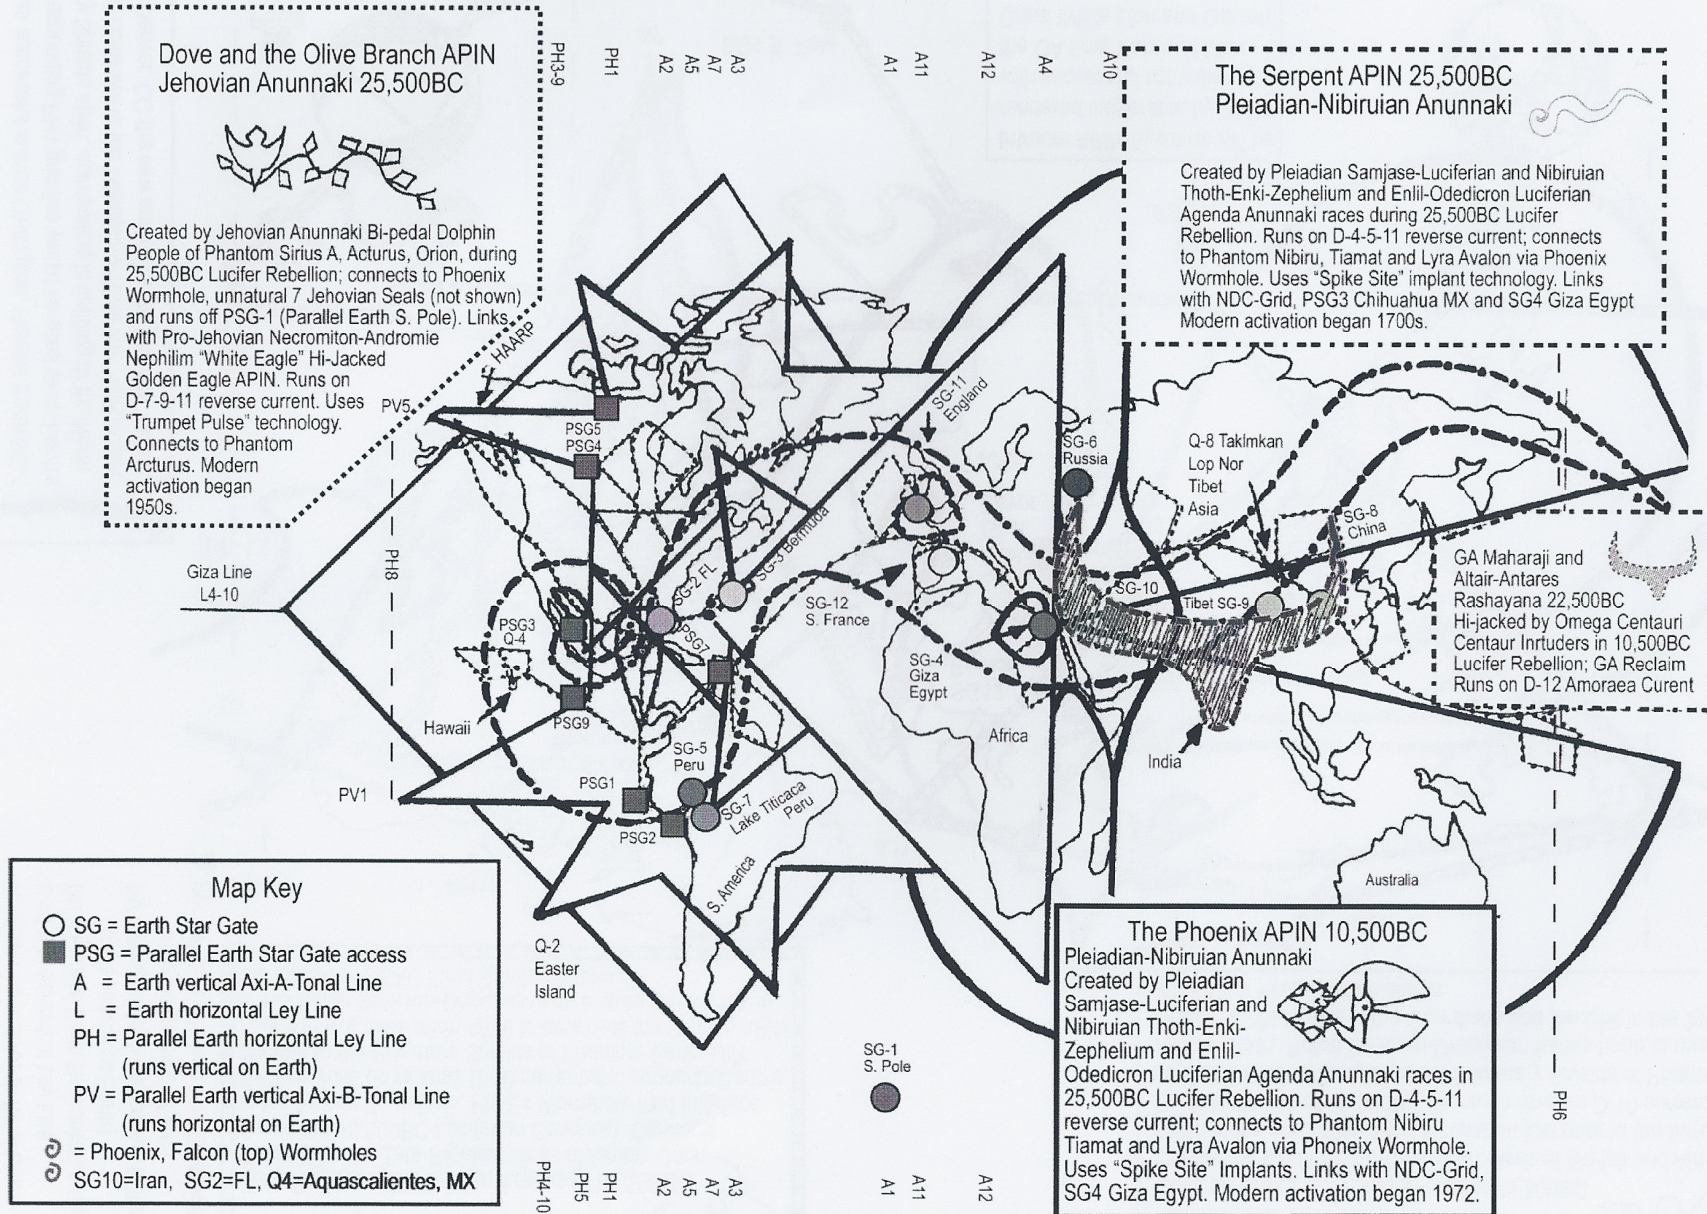

GA Blue Oxen APIN

Anunnaki and Anunnaki-Andromie-Nephite Intruder APINs