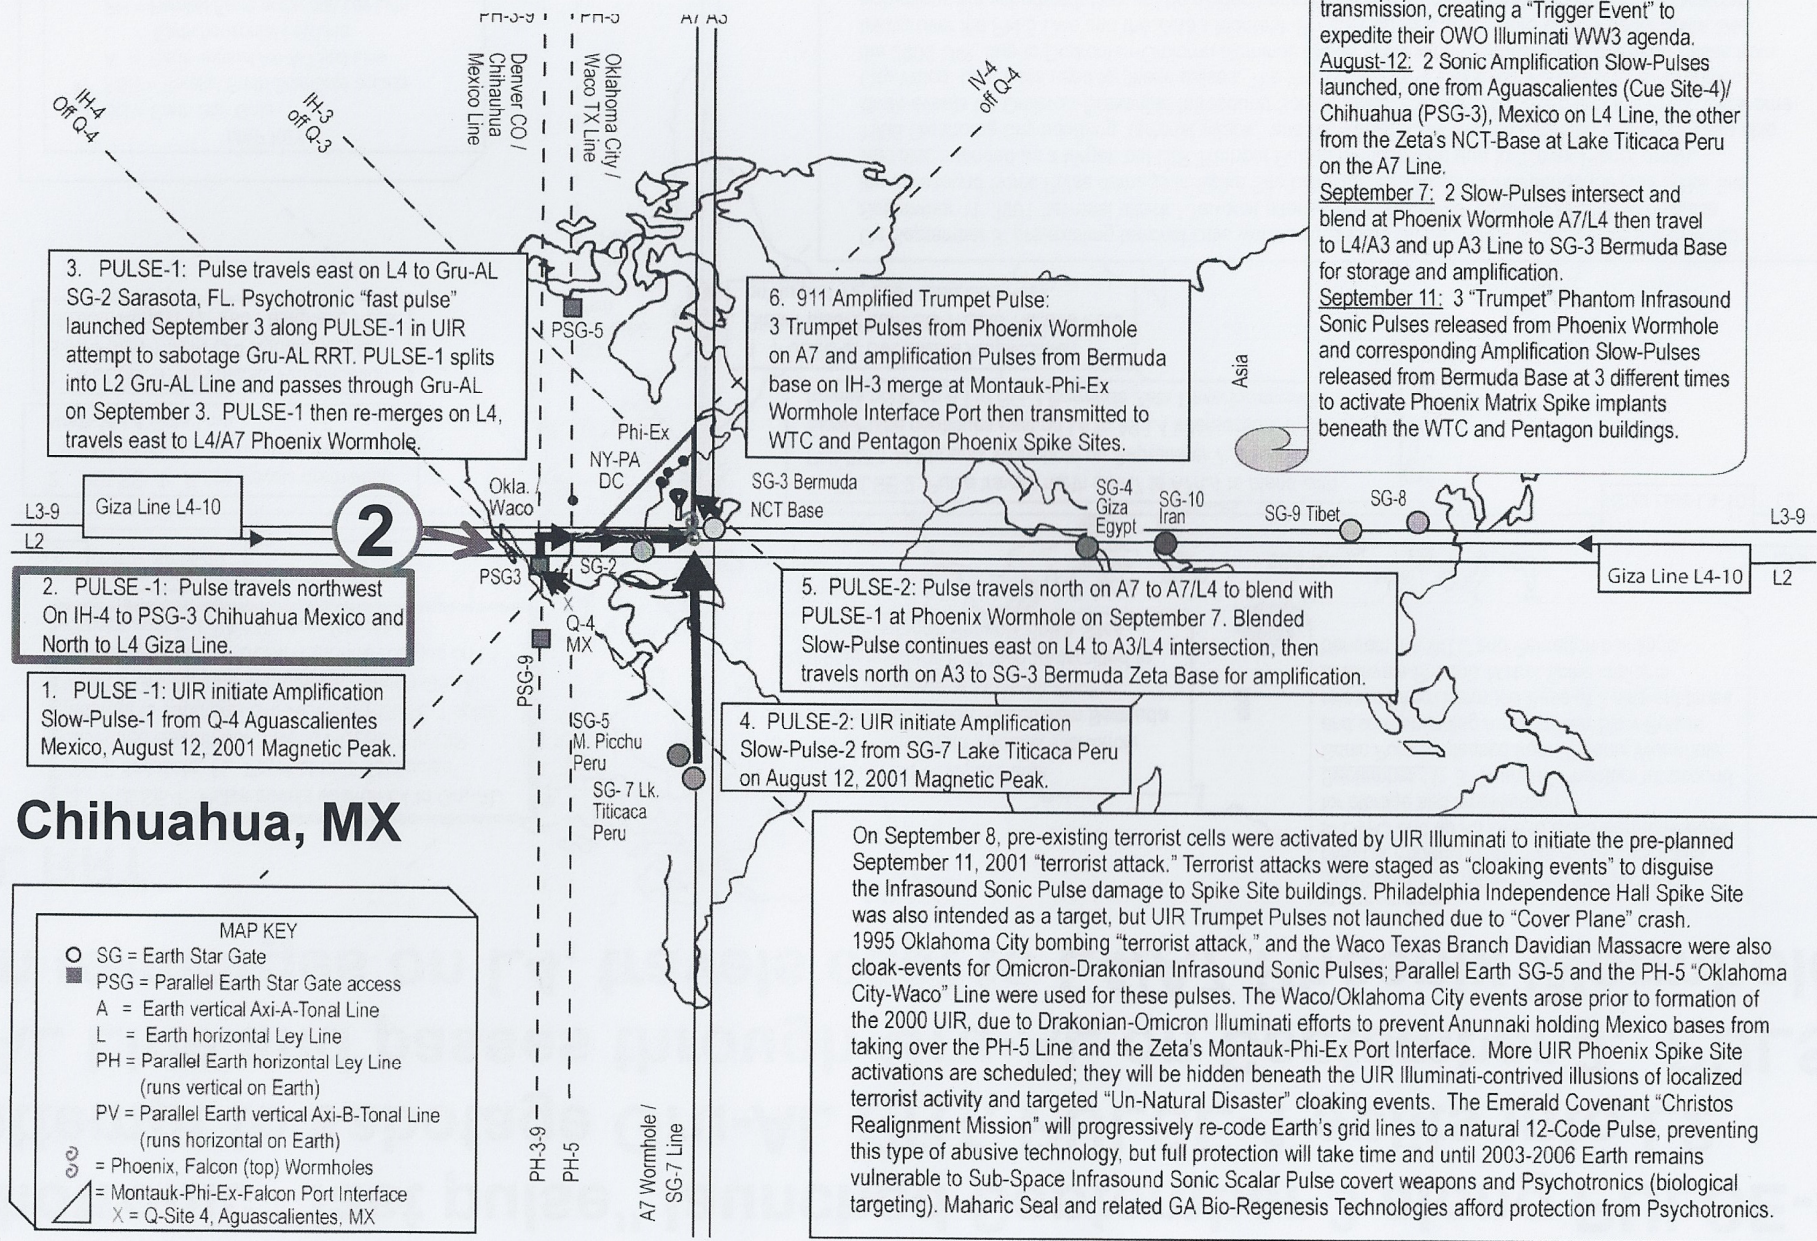

# 2. PULSE -1: Pulse travels northwest On IH-4 to PSG-3 Chihuahua, Mexico and North to L4 Giza Line.

The UIR began activation of Phoenix Matrix Spike Sites on August 12, 2001 Magnetic Peak, via Sub-Space Infrasound Sonic Scalar Pulse transmission, creating a "Trigger Event" to expedite their OWO Illuminati WW3 agenda.

On September 8, pre-existing terrorist cells were activated by UIR Illuminati to initiate the pre-planned September 11, 2001 "terrorist attack." Terrorist attacks were staged as "cloaking events" to disguise the Infrasound Sonic Pulse damage to Spike Site buildings. Philadelphia Independence Hall Spike Site was also intended as a target, but UIR Trumpet Pulses not launched due to "Cover Plane" crash. 1995 Oklahoma City bombing "terrorist attack," and the Waco Texas Branch Davidian Massacre were also cloak-events for Omicron-Drakonian Infrasound Sonic Pulses; Parallel Earth SG-5 and the PH-5 "Oklahoma City-Waco" Line were used for these pulses. The Waco/Oklahoma City events arose prior to formation of the 2000 UIR, due to Drakonian-Omicron Illuminati efforts to prevent Anunnaki holding Mexico bases from taking over the PH-5 Line and the Zeta's Montauk-Phi-Ex Port Interface. More UIR Phoenix Spike Site activations are scheduled; they will be hidden beneath the UIR Illuminati-contrived illusions of localized terrorist activity and targeted "Un-Natural Disaster" cloaking events. The Emerald Covenant "Christos Realignment Mission" will progressively re-code Earth's grid lines to a natural 12-Code Pulse, preventing this type of abusive technology, but full protection will take time and until 2003-2006 Earth remains vulnerable to Sub-Space Infrasound Sonic Scalar Pulse covert weapons and Psychotronics (biological targeting). Maharic Seal and related GA Bio-Regenesis Technologies afford protection from Psychotronics.