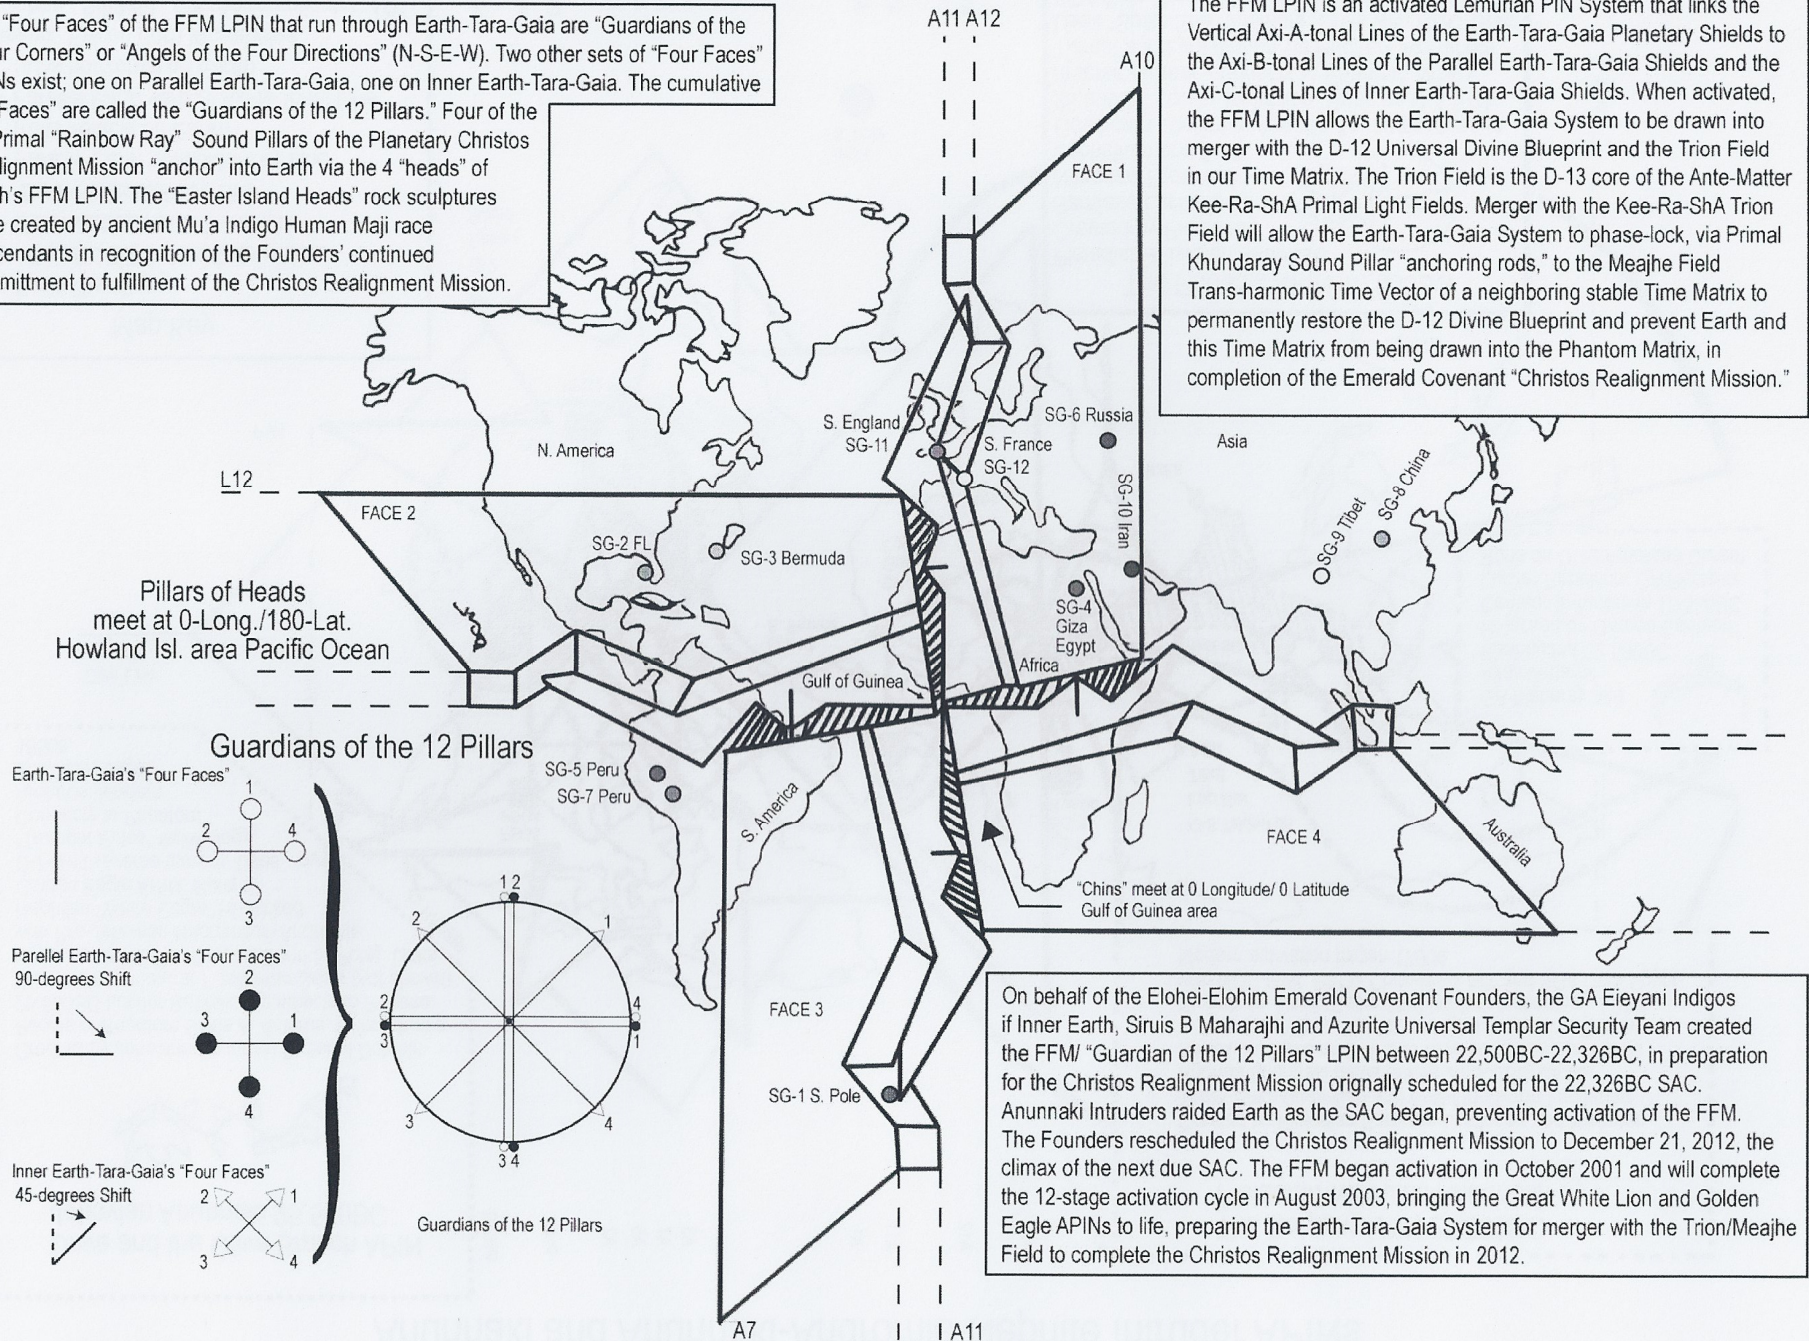

The GWL APIN was rendered inoperable when Omicron-Drakonians raided Earth during the 208,216BC SAC, causing Earth's Templar to run on an unnatural D-10-Code Pulse. In 46,459BC the original "Sphinx" portal fortification monument of Egypt, (which originally had the face of a lion, not a man), was co-created by the Anuhazi Leonine Founders and Annunaki races whom had joined the Emerald Covenant. The Sphinx design was chosen to commemorate the intended reactivation of the GWL APIN through fulfillment of Earth's "Christos Realignment Mission."

Pillars of Heads meet at 0-Long./180-Lat. Howland Isl. area Pacific Ocean

"Chins" meet at 0 Longitude/ 0 Latitude Gulf of Guinea area

On behalf of the Elohei-Elohim Emerald Covenant Founders, the GA Eieyani Indigos of Inner Earth, Siruis B Maharajhi and Azurite Universal Templar Security Team created the FFM/ "Guardian of the 12 Pillars" LPIN between 22,500BC-22,326BC, in preparation for the Christos Realignment Mission originally scheduled for the 22,326BC SAC. Anunnaki Intruders raided Earth as the SAC began, preventing activation of the FFM. The Founders rescheduled the Christos Realignment Mission to December 21, 2012, the climax of the next due SAC. The FFM began activation in October 2001 and will complete the 12-stage activation cycle in August 2003, bringing the Great White Lion and Golden Eagle APINs to life, preparing the Earth-Tara-Gaia System for merger with the Trion/Meajhe Field to complete the Christos Realignment Mission in 2012.