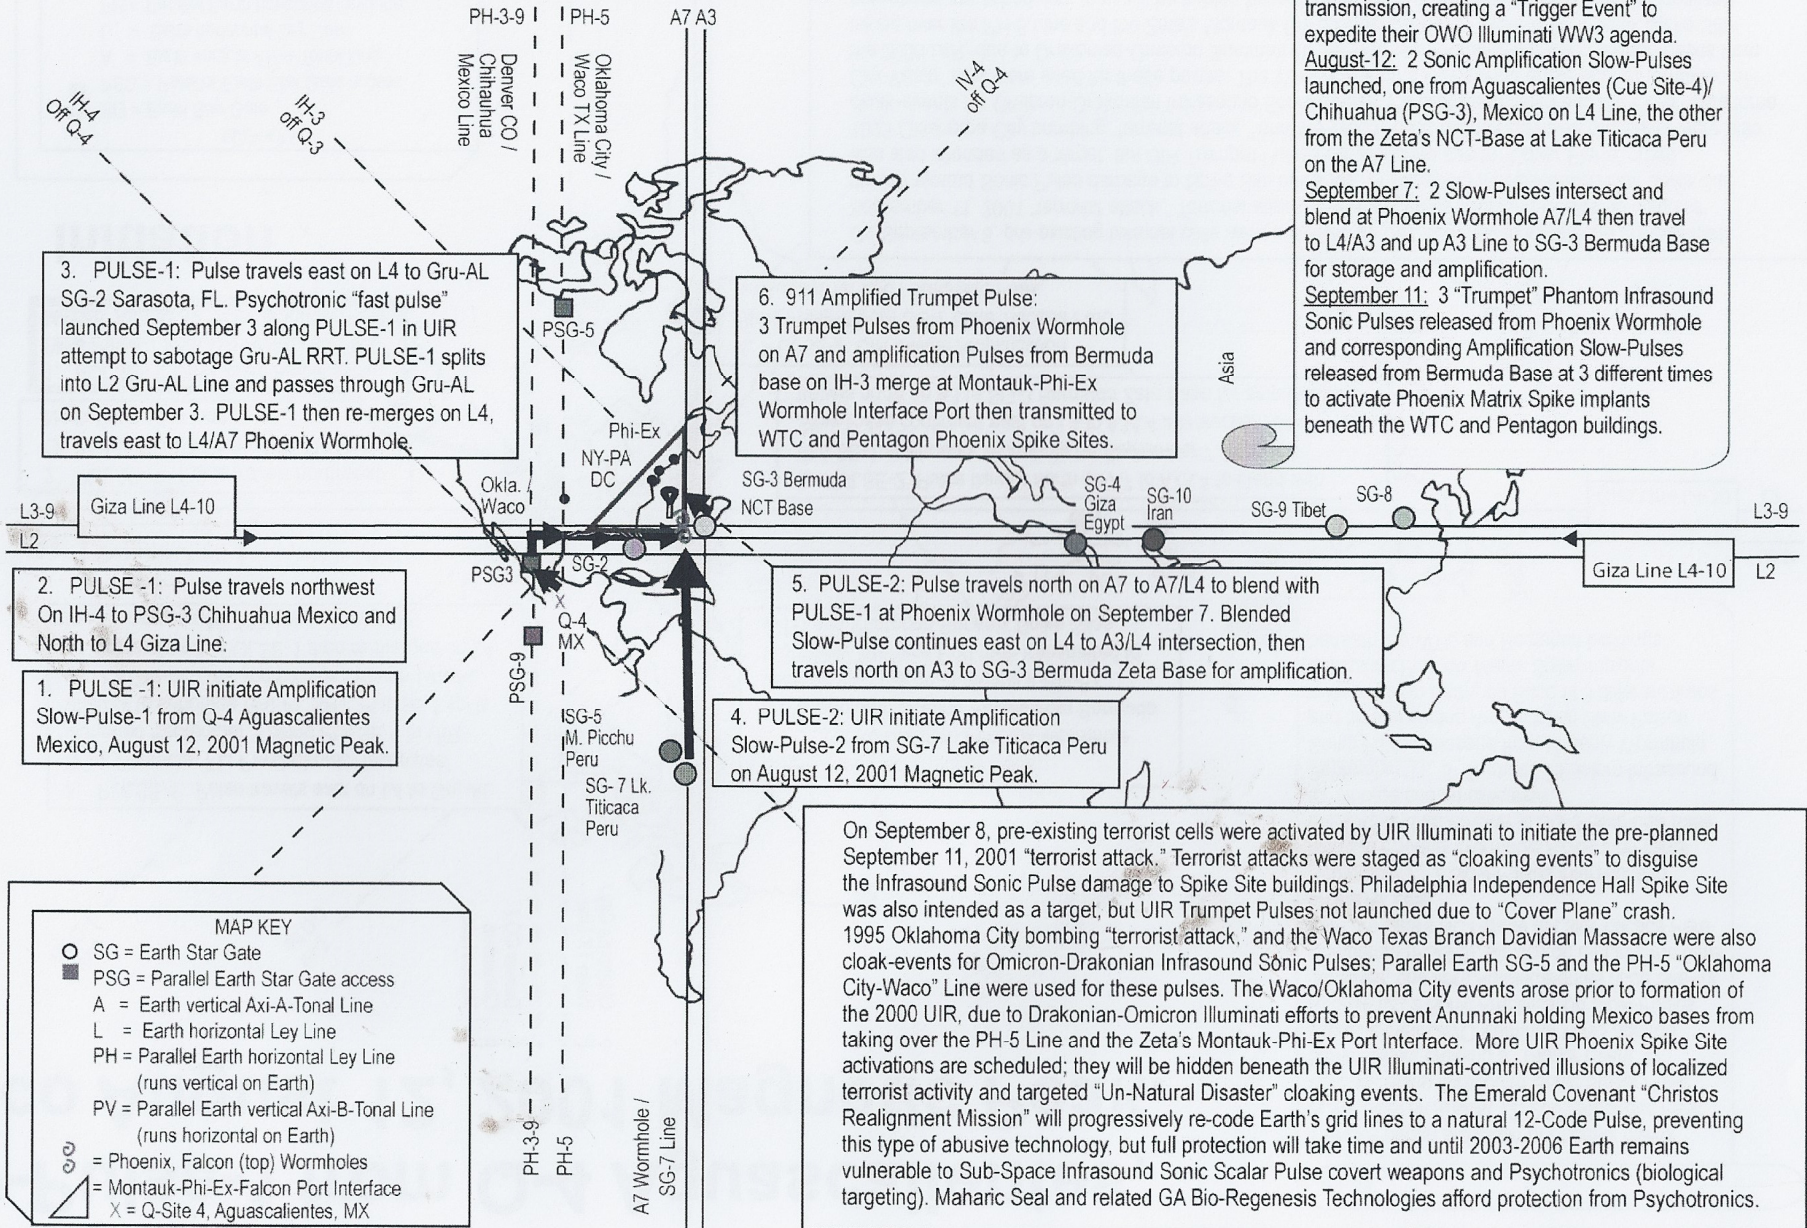

WTC/Pentagon Disaster 9-11 Infrasound Sub-Space Sonic Pulse Projection Map