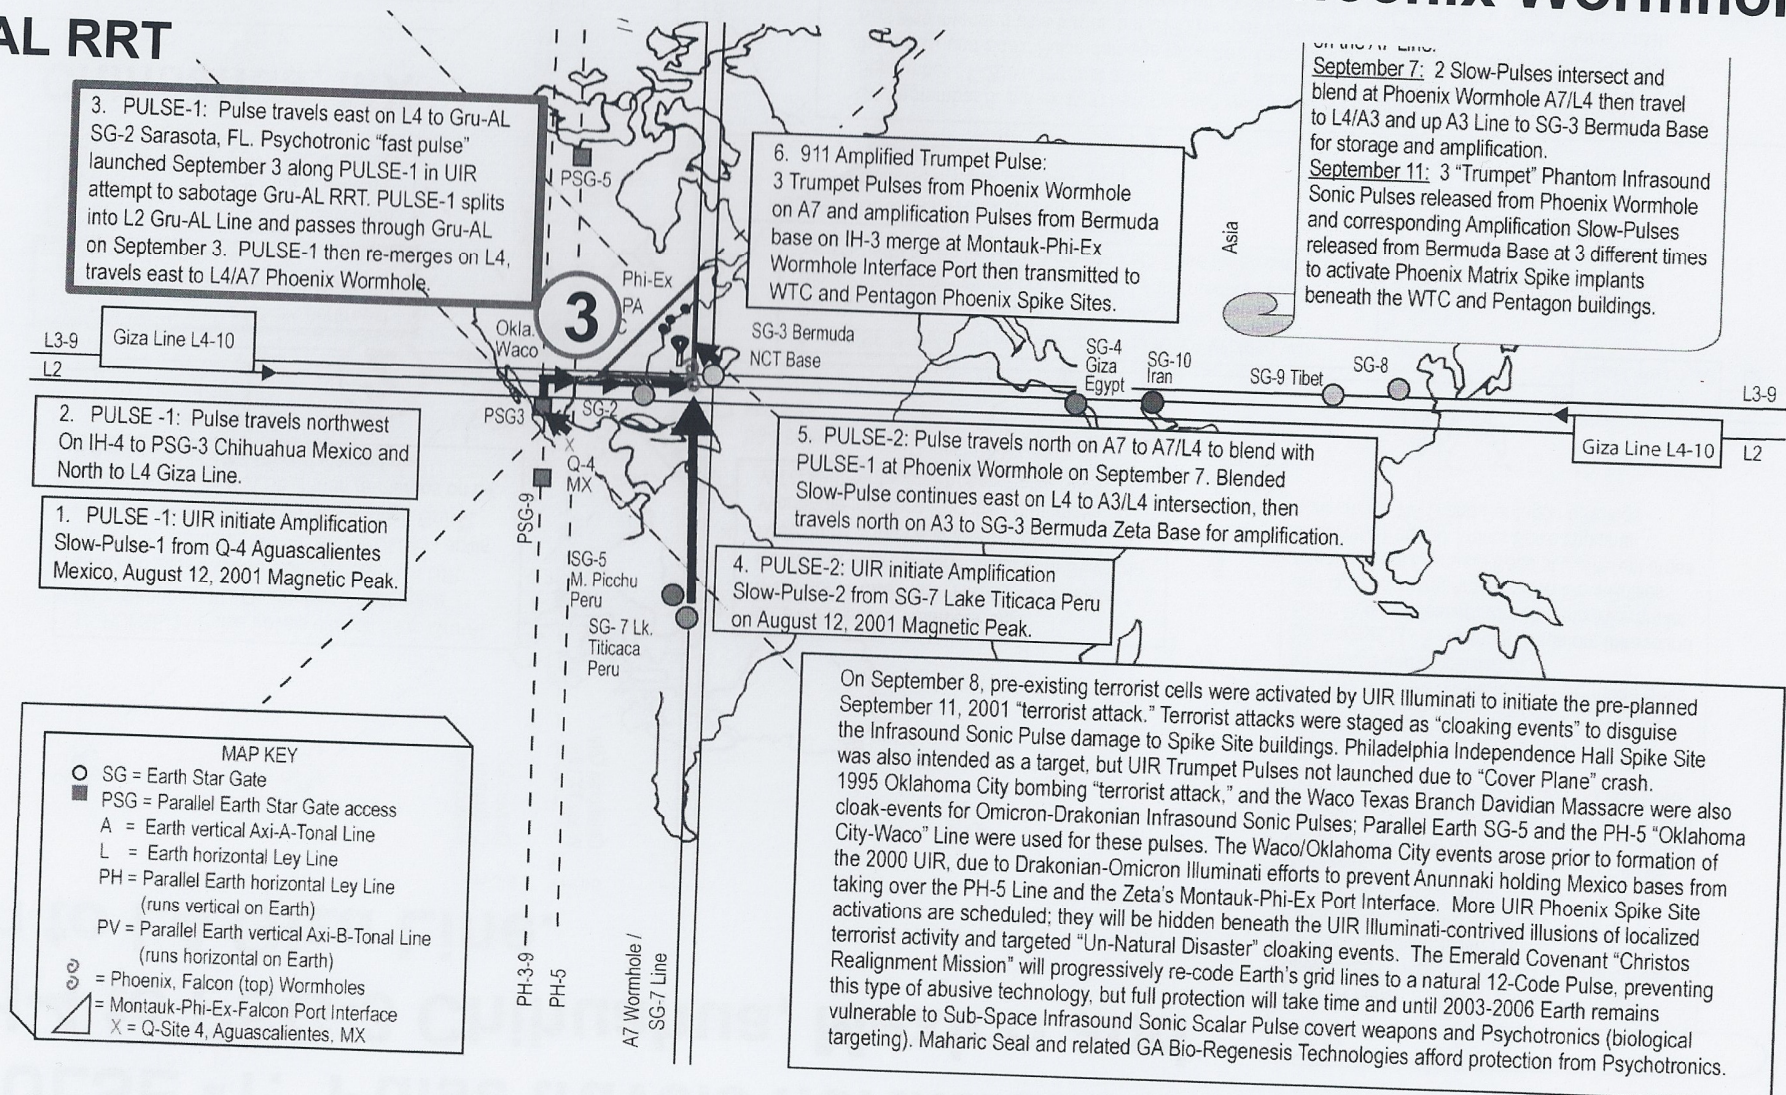

3. PULSE-1: Pulse travels east on L4 to Gru-AL SG-2 Sarasota, FL. Psychotronic "fast pulse" launched September 3 along PULSE-1 in UIR attempt to sabotage Gru-AL RRT. PULSE-1 splits into L2 Gru-AL Line and passes through Gru-AL on September 3. PULSE-1 then re-merges on L4, travels east to L4/A7 Phoenix Wormhole.

Gru-AL RRT

3. PULSE-1: Pulse travels east on L4 to Gru-AL SG-2 Sarasota, FL. Psychotronic "fast pulse" launched September 3 along PULSE-1 in UIR attempt to sabotage Gru-AL RRT. PULSE-1 splits into L2 Gru-AL Line and passes through Gru-AL on September 3. PULSE-1 then re-merges on L4, travels east to L4/A7 Phoenix Wormhole.

6. 911 Amplified Trumpet Pulse: 3 Trumpet Pulses from Phoenix Wormhole on A7 and amplification Pulses from Bermuda base on IH-3 merge at Montauk-Phi-Ex Wormhole Interface Port then transmitted to WTC and Pentagon Phoenix Spike Sites.

September 7: 2 Slow-Pulses intersect and blend at Phoenix Wormhole A7/L4 then travel to L4/A3 and up A3 Line to SG-3 Bermuda Base for storage and amplification.
September 11: 3 "Trumpet" Phantom Infrasound Sonic Pulses released from Phoenix Wormhole and corresponding Amplification Slow-Pulses released from Bermuda Base at 3 different times to activate Phoenix Matrix Spike implants beneath the WTC and Pentagon buildings.

2. PULSE -1: Pulse travels northwest On IH-4 to PSG-3 Chihuahua Mexico and North to L4 Giza Line.

1. PULSE -1: UIR initiate Amplification Slow-Pulse-1 from Q-4 Aguascalientes Mexico, August 12, 2001 Magnetic Peak.

5. PULSE-2: Pulse travels north on A7 to A7/L4 to blend with PULSE-1 at Phoenix Wormhole on September 7. Blended Slow-Pulse continues east on L4 to A3/L4 intersection, then travels north on A3 to SG-3 Bermuda Zeta Base for amplification.

4. PULSE-2: UIR initiate Amplification Slow-Pulse-2 from SG-7 Lake Titicaca Peru on August 12, 2001 Magnetic Peak.