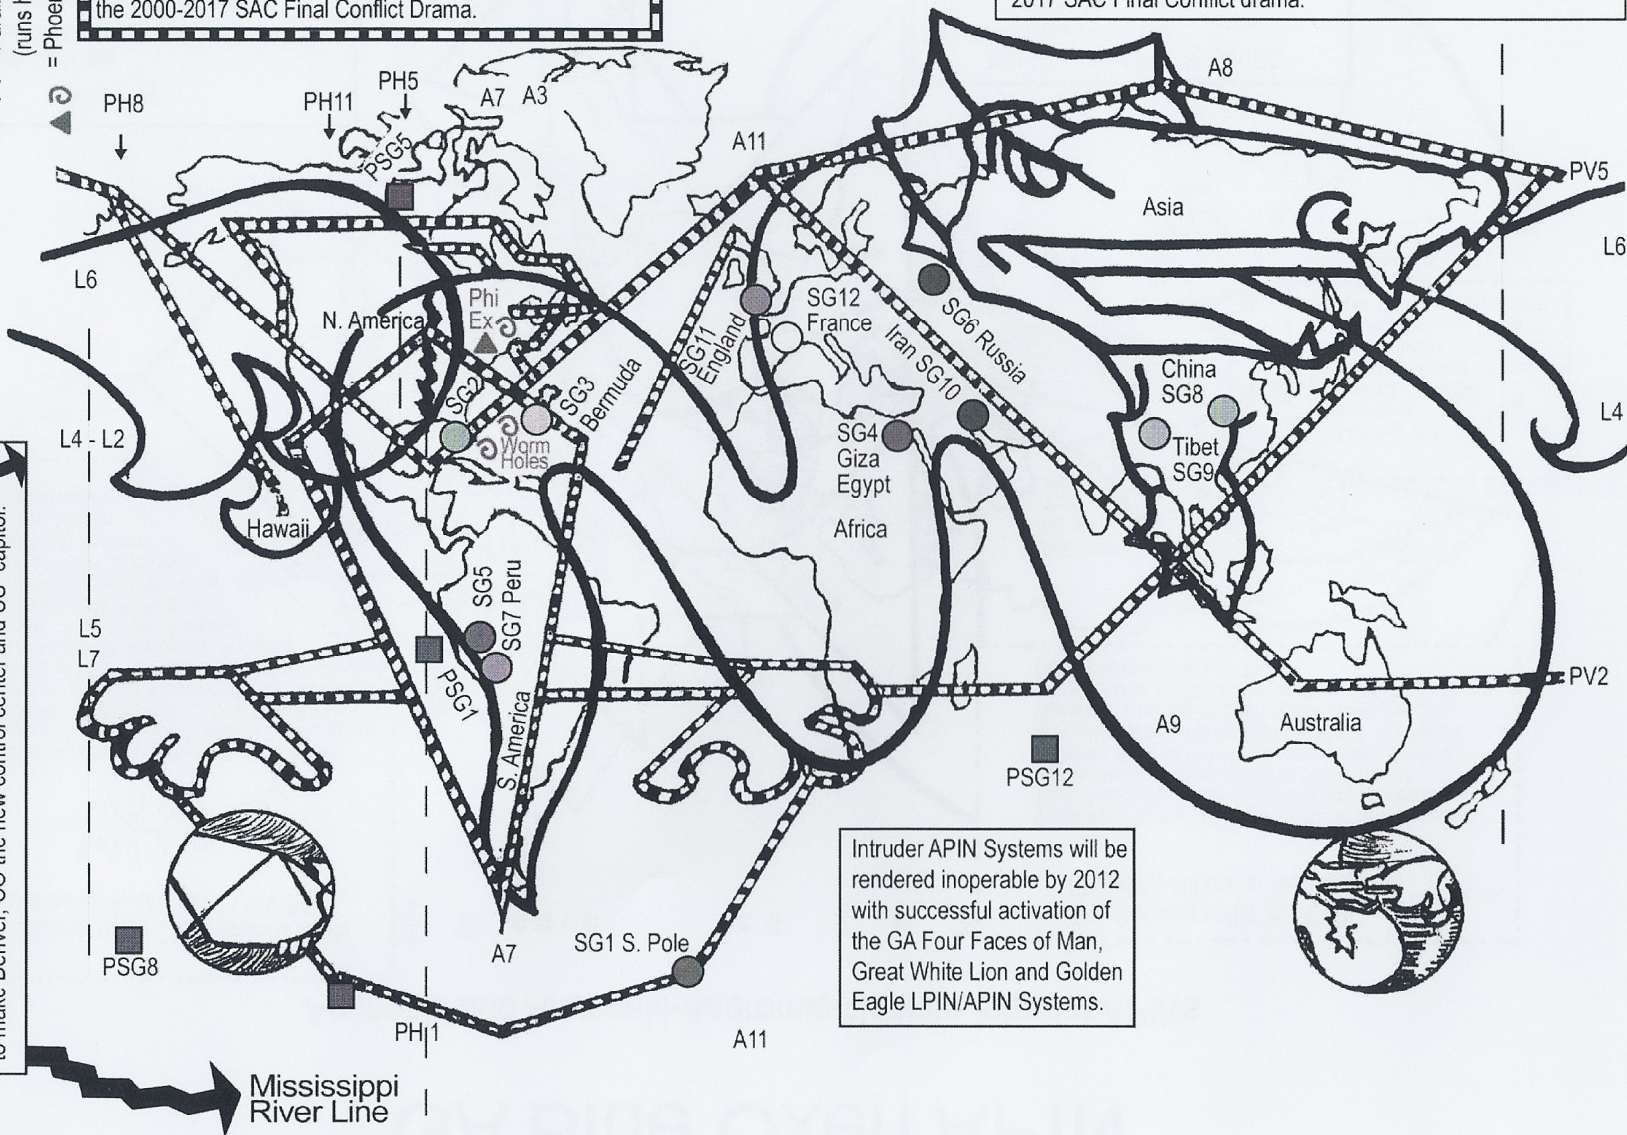

The Falcon Intruder APIN
Zeta-Rigelian (Drakonian Agenda) 10,500BC
Created by the Zeta-Rigelian races of Alnitak Orion during the 10,500BC Luciferian Conquest. Connects to the Falcon Wormhole, Phi-Ex Wormhole Port Interface System, runs on reverse D-10 current and connects Earth's templar to the Planetary Shields of Phantom Earth. UIR hopes to use the Falcon APIN to take over the Dragon APIN of the Rebel Omicron-Drakonians, to ensure UIR victory in the 2000-2017 SAC Final Conflict Drama.

The Dragon Intruder APIN
Omicron-Drakonian (Dragon-moths) 75,500BC
Created by the Omicron-Drakonian races of Alnitak and Alnilam Orion at the end of the Anu Occupation just prior to the Inner Earth Rebellion of 75,000BC. Runs on reverse D-10 current and connects Earth's Templar to the Planetary Shields of Phantom Alnitak Orion. Rebel Omicron-Drakonian forces hope to use the Dragon APIN to defeat the Guardians and the UIR in the 2000-2017 SAC Final Conflict drama.

If UIR was successful in their OWO plan, Parallel Earth SG-1 and corresponding PH1 grid line would be used to rip Earth's Planetary Shields apart, culminating in splitting of the North American continent at the Mississippi River line. UIR hopes to make Denver, CO the new control center and US "capitol."

Intruder APIN Systems will be rendered inoperable by 2012 with successful activation of the GA Four Faces of Man, Great White Lion and Golden Eagle LPIN/APIN Systems.