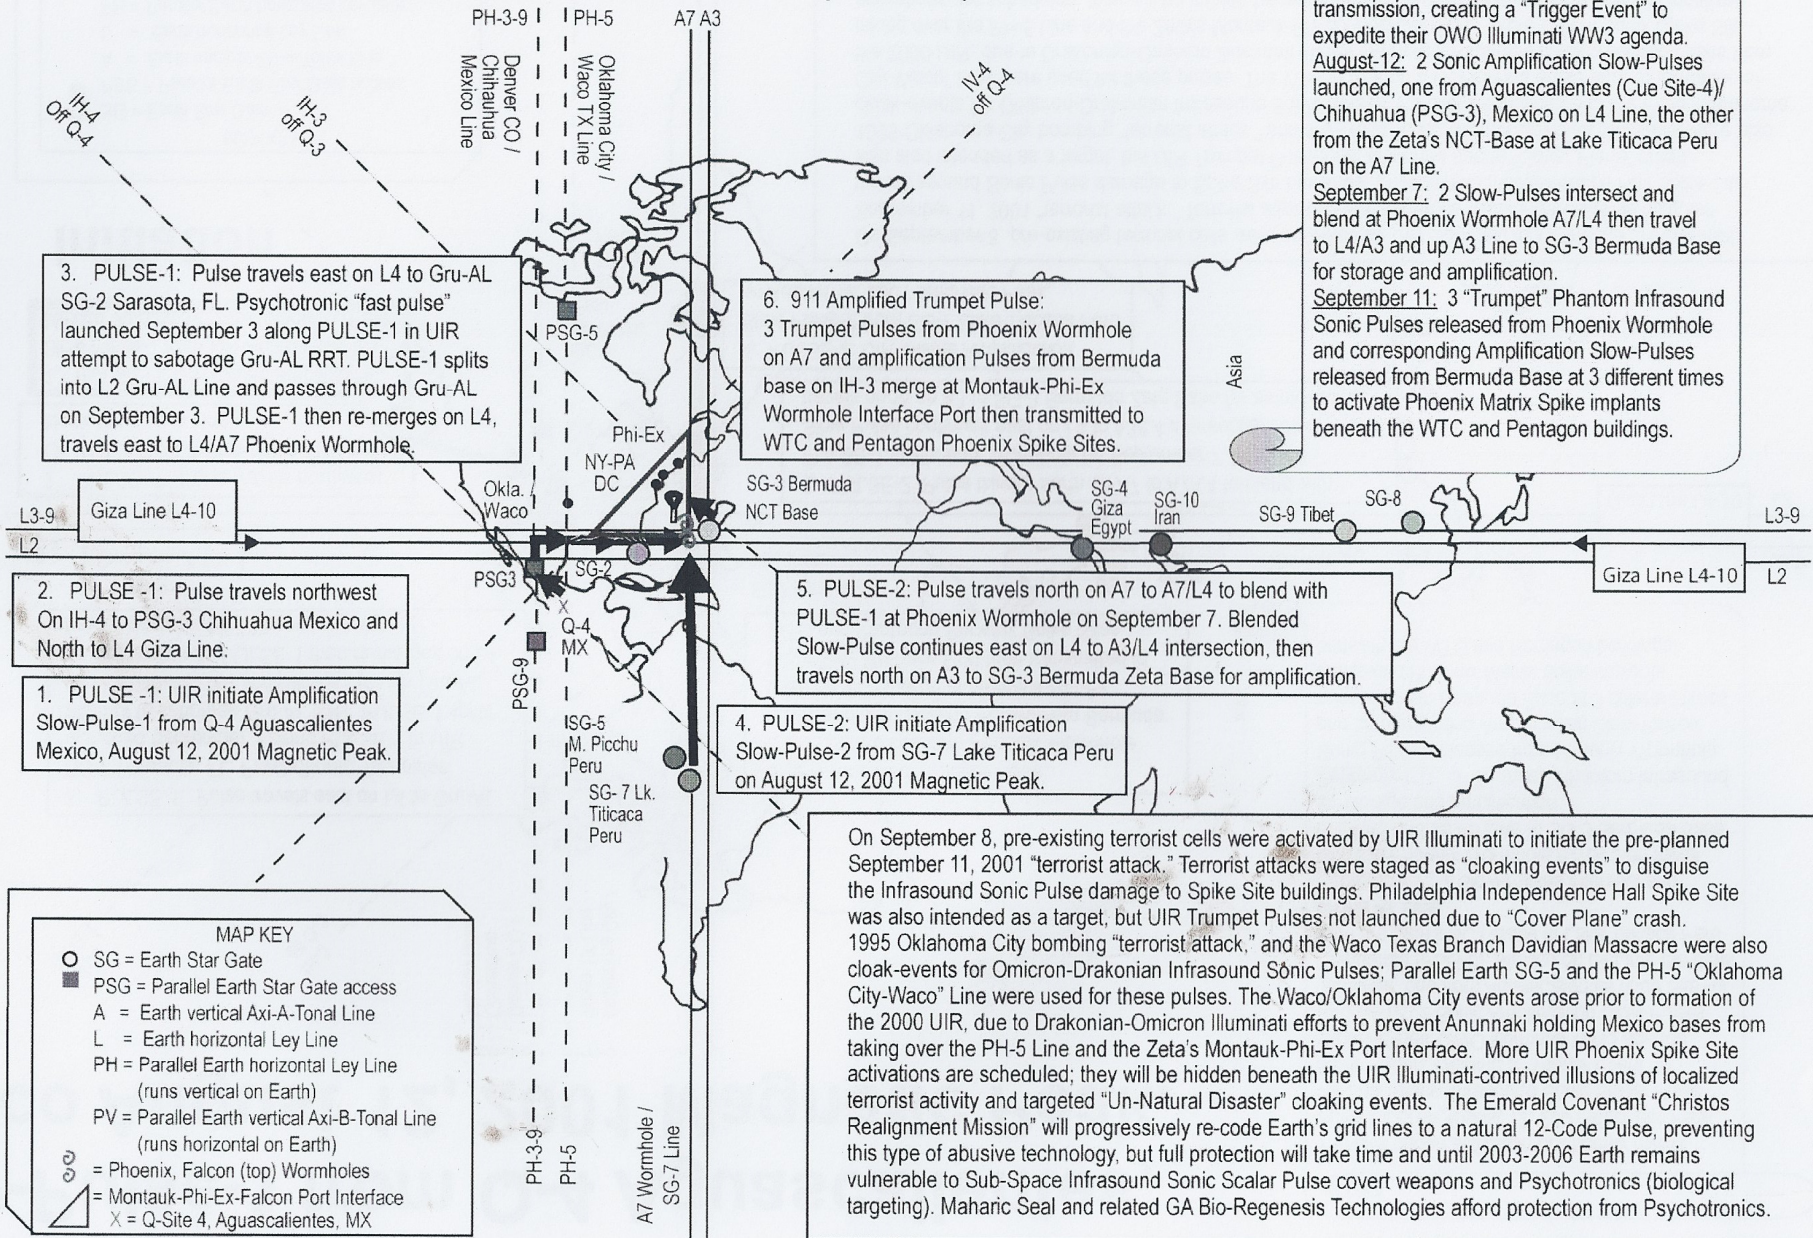

WTC/Pentagon Disaster 9-11 Infrasound Sub-Space Sonic Pulse Projection Map