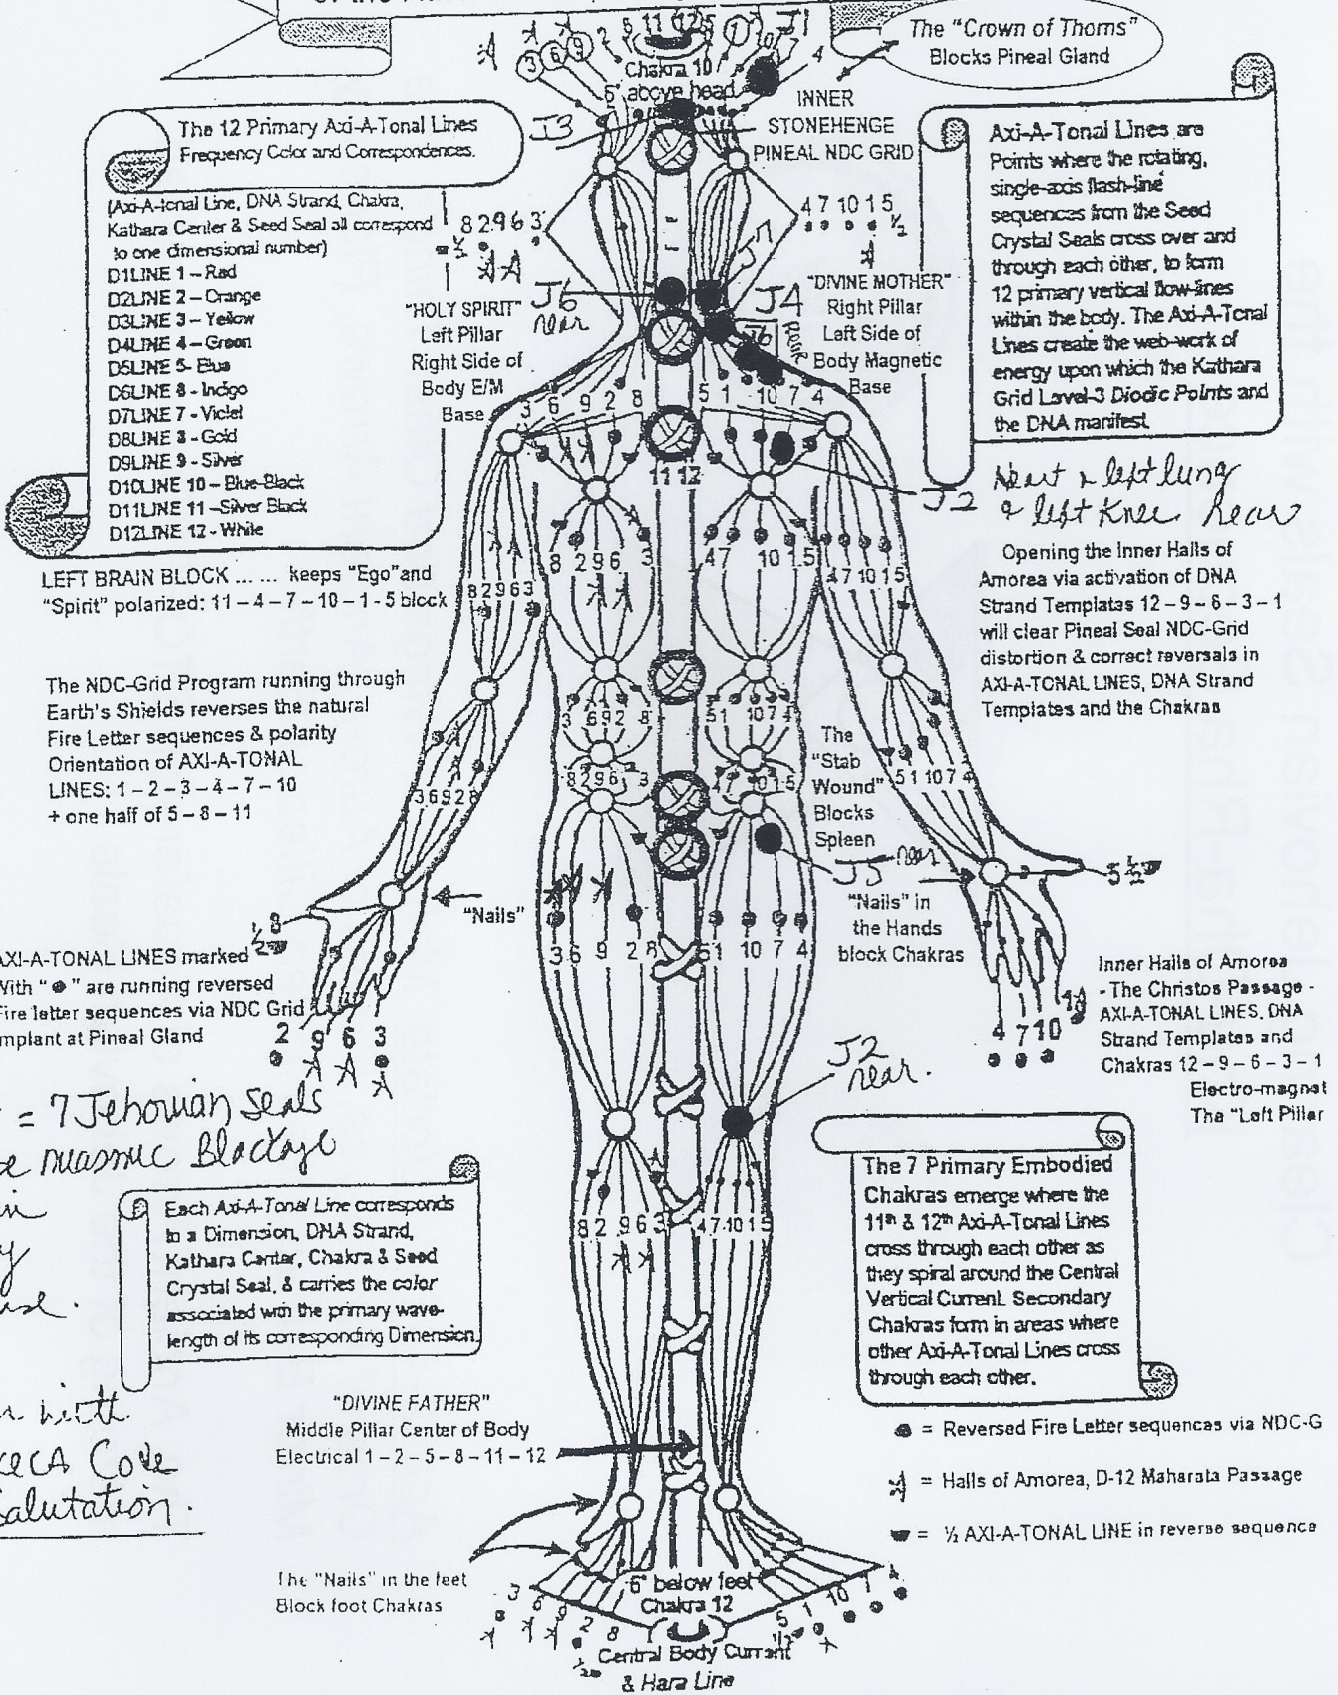

12 Primary Axi-A-Tonal Lines
of the Kathara Level-2 Crystal Seals Grid

The 12 Primary Axi-A-Tonal Lines
Frequency Color and Correspondences.

1. (Axi-A-Tonal Line, DNA Strand, Chakra, Kathara Center & Seed Seal all correspond to one dimensional number)
2. D1 LINE 1 - Red
   - D2 LINE 2 - Orange
   - D3 LINE 3 - Yellow
   - D4 LINE 4 - Green
   - D5 LINE 5 - Blue
   - D6 LINE 6 - Indigo
   - D7 LINE 7 - Violet
   - D8 LINE 8 - Gold
   - D9 LINE 9 - Silver
   - D10 LINE 10 - Blue-Black
   - D11 LINE 11 - Silver-Black
   - D12 LINE 12 - White

Axi-A-Tonal Lines are Points where the rotating, single-axis flash-line sequences from the Seed Crystal Seals cross over and through each other, to form 12 primary vertical flow-lines within the body. The Axi-A-Tonal Lines create the web-work of energy upon which the Kathara Grid Level-3 Diocic Points and the DNA manifest.

LEFT BRAIN BLOCK ... keeps "Ego" and "Spirit" polarized: 11-4-7-10-1-5 block

The NDC-Grid Program running through Earth's Shields reverses the natural Fire Letter sequences & polarity Orientation of AXI-A-TONAL LINES: 1-2-3-4-7-10 + one half of 5-8-11

Next to left lung & left knee hear
Opening the Inner Halls of Amorea via activation of DNA Strand Templates 12-9-6-3-1 will clear Pineal Seal NDC-Grid distortion & correct reversals in AXI-A-TONAL LINES, DNA Strand Templates and the Chakras

AXI-A-TONAL LINES marked with "•" are running reversed Fire letter sequences via NDC Grid implant at Pineal Gland

J = 7 Jehovian Seals
Cause massive blockage when they bleed.

Each Axi-A-Tonal Line corresponds to a Dimension, DNA Strand, Kathara Center, Chakra & Seed Crystal Seal, & carries the color associated with the primary wavelength of its corresponding Dimension.

Clear with Khuvaca Code & Salutation.

The 7 Primary Embodied Chakras emerge where the 11th & 12th Axi-A-Tonal Lines cross through each other as they spiral around the Central Vertical Current. Secondary Chakras form in areas where other Axi-A-Tonal Lines cross through each other.

Inner Halls of Amorea - The Christos Passage - AXI-A-TONAL LINES, DNA Strand Templates and Chakras 12-9-6-3-1 Electro-magnet The "Left Pillar"

"DIVINE FATHER" Middle Pillar Center of Body Electrical 1-2-5-8-11-12

- = Reversed Fire Letter sequences via NDC-G
- ⌘ = Halls of Amorea, D-12 Maharata Passage
- ⌘ = 1/2 AXI-A-TONAL LINE in reverse sequence

The "Nails" in the feet Block foot Chakras

6" below feet Chakra 12
Central Body Current & Hara Line